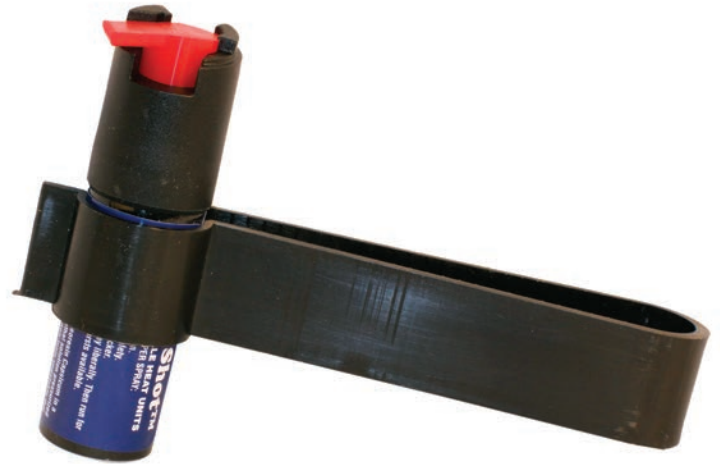

The **LIPSTICK PEPPER SPRAY** is 10% pepper spray designed for women. This attractive lipstick case is sure to deceive and ward off potential attackers. Pretend you need to freshen your lipstick and POW! This ½ oz. pepper spray contains 20 half-second sprays with a range of 10 feet and is available in 5 colors. - Black, Pink, Blue, Red and Silver

PS-LS-BLK
\$12.95

PS-LS-BLUE
\$12.95

PS-LS-PINK
\$12.95

PS-LS-RED
\$12.95

PS-LS-SILVER
\$12.95

PS-2 • \$8.95

½ oz. w/Quick Key Release Key Chain

The **PEPPER SHOT™ PEPPER SPRAY** is a 10% pepper spray rated at 2 million Scoville Heat Units and made with a very fine grain that is more effective than the coarser grains of most other pepper sprays. In addition to causing an attacker pain, Pepper Shot swells the mucous membranes, which makes breathing difficult, and swells the veins in the eyes, causing the eyes to close. These effects can last up to 45 minutes and cause no permanent damage. All models have a locking actuator.

Contains 6-10 one-second bursts and a range of 6-8 feet.

PEPPER SPRAY W/AUTO VISOR CLIP. This is one of our most popular pepper sprays. It fits on the visor of your vehicle, giving you pepper protection where you need it the most.