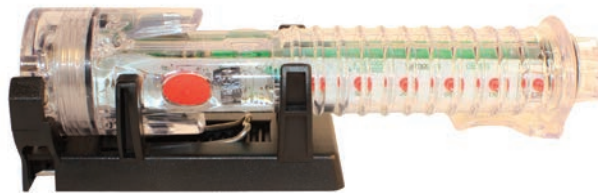

harm whether in your home or while you travel. Not sure about that shady looking hotel, but can't beat the price? Now you can feel confident and safe. Uses 2 AAA batteries (not included). 4" × 2"

HP-98DG • $12.99

TELESPY™ INTRUDER ALERT is a clever and reliable combination of a telephone, a motion sensor, and a microphone. The TeleSpy is an ordinary telephone that doubles as a monitoring system. Simply enter any phone number you want the unit to call and turn the motion sensor switch to "on". Should motion be detected the phone will dial the number entered and upon answering you will be able to listen in via the amplified microphone on the unit.

The TeleSpy allows you to decide from a safe location if it is a friend or foe before you call the police. The listening period is about 30 seconds, then the TeleSpy disconnects and instantly re-arms to detect again and again. TeleSpy operates from any phone line, requires no installation, and is completely portable. No monitoring fees, no false alarms. 8" × 3" x 3"

TELESPY • $75.95

The **AUTO EMERGENCY TOOL** is clearly a lifesaver! With 4 emergency functions in one, this car emergency tool is the most versatile on the market. The super bright flashlight can be used at night in any situation. The blinking emergency light activates automatically upon removal from its base.